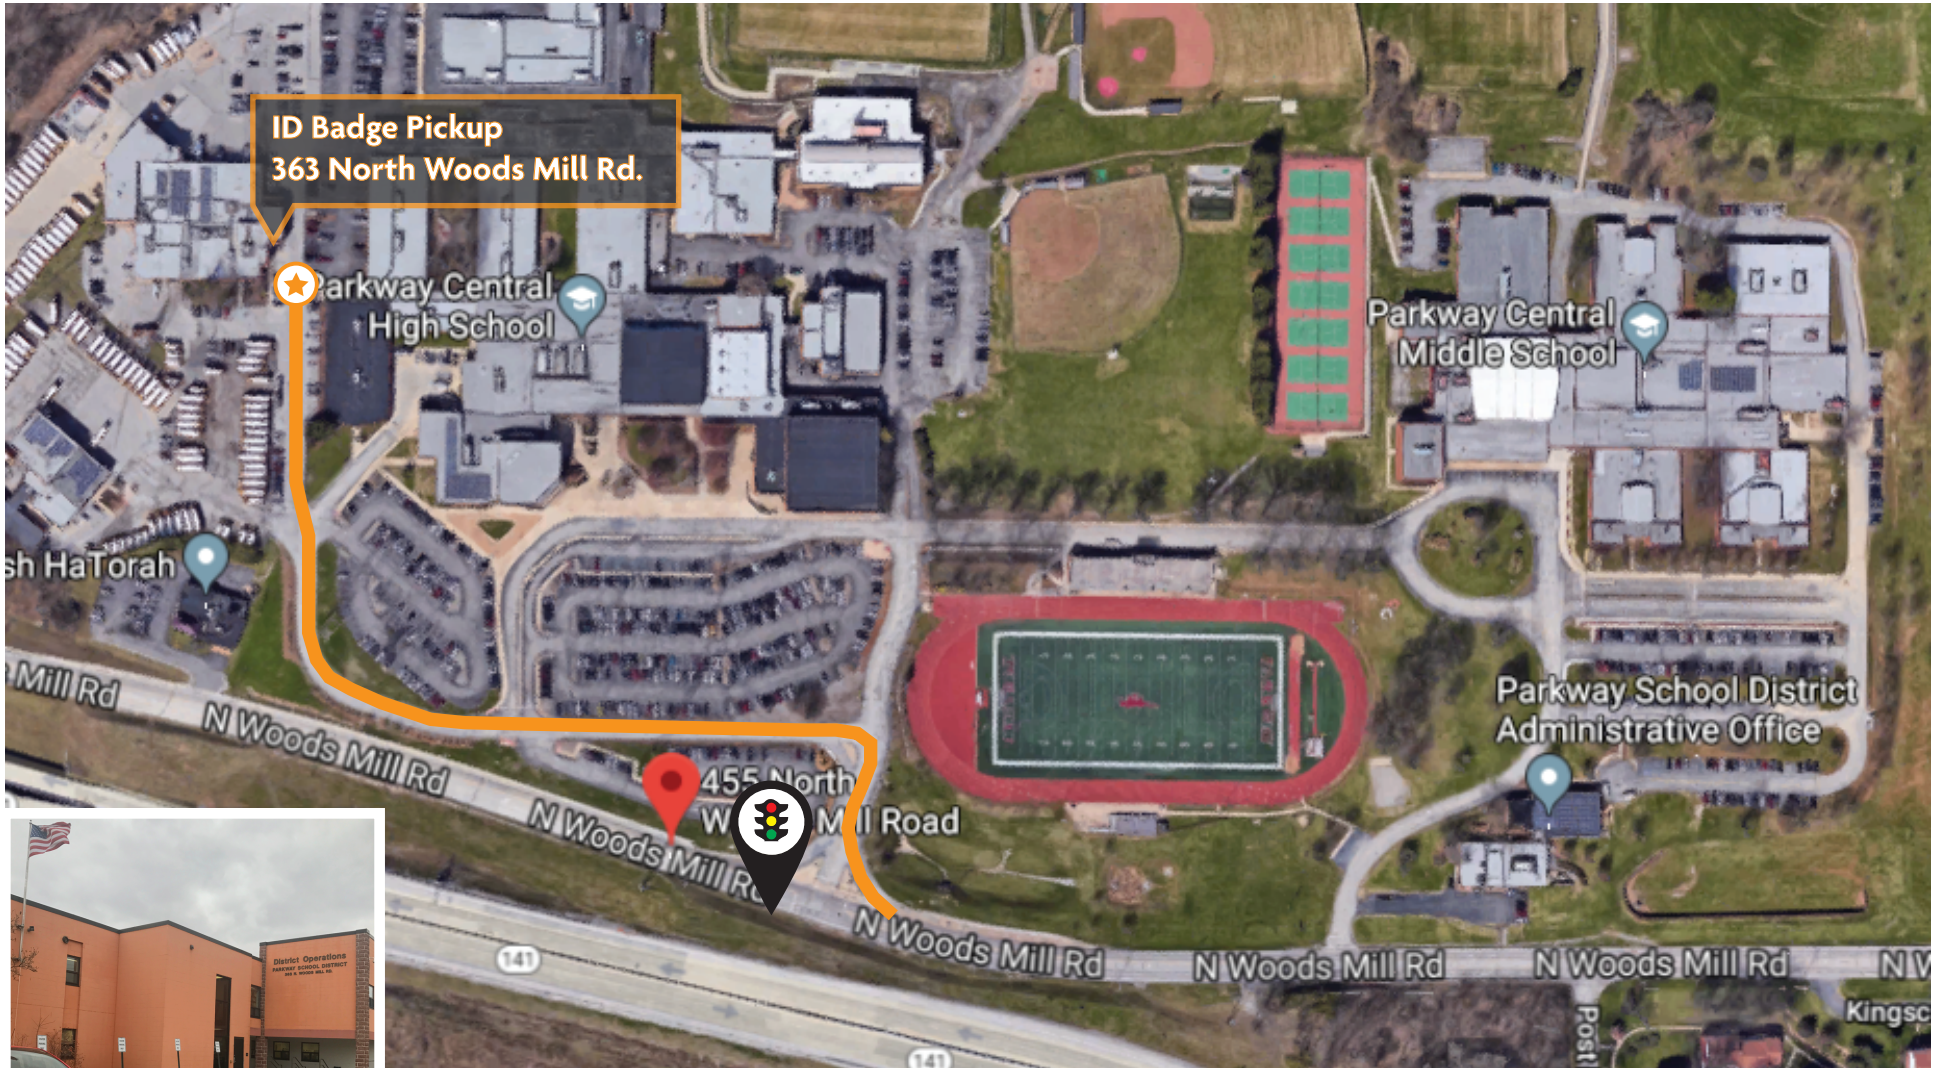

Map to Security Office & ID Badge Pickup

Operations/Facilities/ID Badge Pickup

363 North Woods Mill Road • Mon - Fri • 7:30a.m. - 4:30p.m.